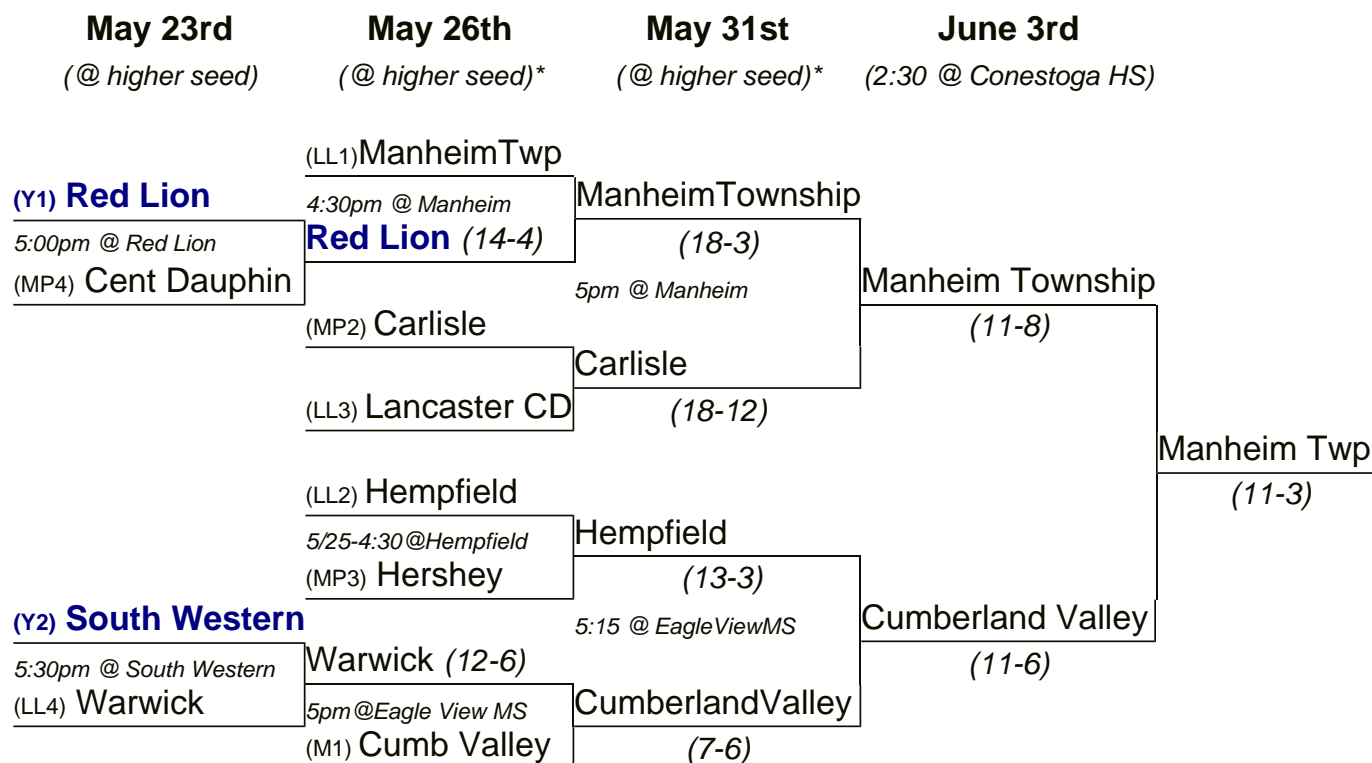

## CPSLA Playoffs

All YCLA teams are eligible to compete in one of two Central Pennsylvania Scholastic Lacrosse Association play-off brackets. The teams recognized by their school districts are eligible for the Varsity Championship, while the others are vying for spots in the Club Championship bracket.

### Varsity Bracket

For the first time in 2006, two YCLA teams will compete in the Varsity division. Red Lion and South Western earned the YCLA's two berths based on their standings within the league.

*\* coin flip will determine host when seeds are equal*

### Club Bracket

The top four YCLA teams not eligible for the Varsity Bracket will compete against the top four clubs from the Central Susquehanna Nittany Lacrosse League and the top club team from the Mid-Penn for the CPSLA Club Championship.