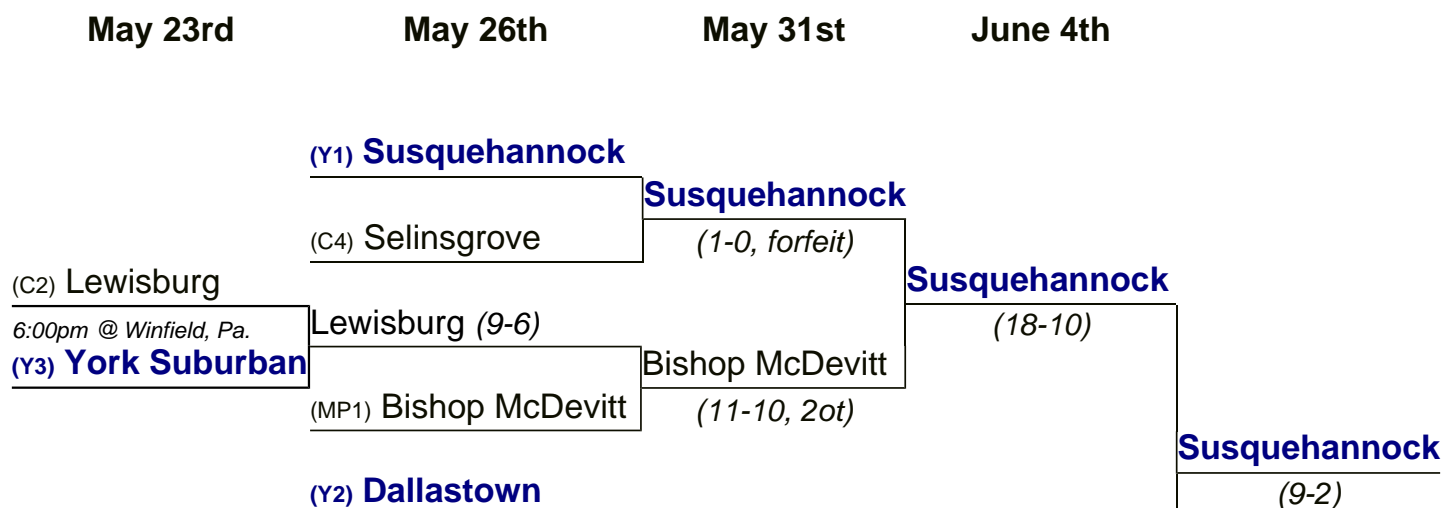

## CPSLA Playoffs

All YCLA teams are eligible to compete in one of two Central Pennsylvania Scholastic Lacrosse Association play-off brackets. The teams recognized by their school districts are eligible for the Varsity Championship, while the others are vying for spots in the Club Championship bracket.

### Varsity Bracket

For the first time in 2006, two YCLA teams will compete in the Varsity division. Red Lion and South Western earned the YCLA's two berths based on their standings within the league.

*\* coin flip will determine host when seeds are equal*

### Club Bracket

The top four YCLA teams not eligible for the Varsity Bracket will compete against the top four clubs from the Central Susquehanna Nittany Lacrosse League and the top club team from the Mid-Penn for the CPSLA Club Championship.